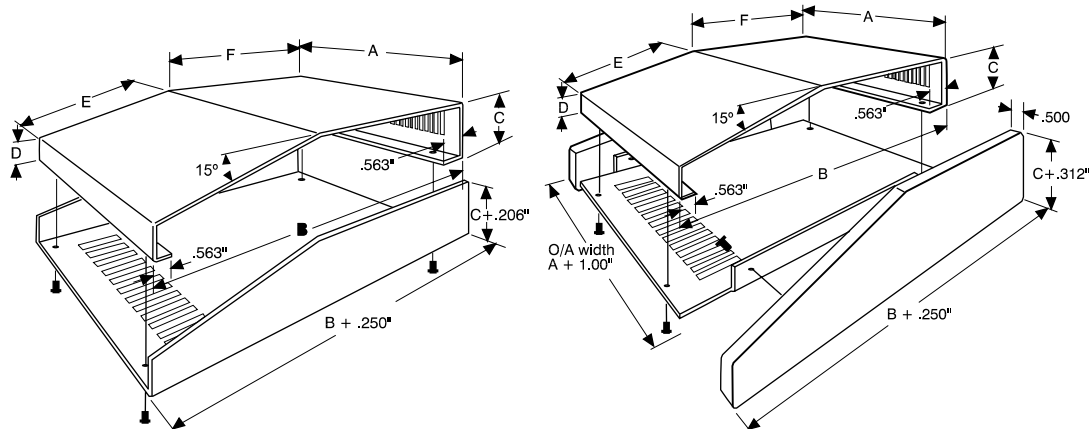

90

CANADA

Guelph, Ontario (519) 822-2960
St. Laurent, Quebec (514) 343-9010

USA

Cheektowaga, NY (716) 651-0086

EUROPE

Basingstoke, UK +44 1256 812812

AUSTRALASIA

Queenstown, SA, Australia +61 8 8240 2244